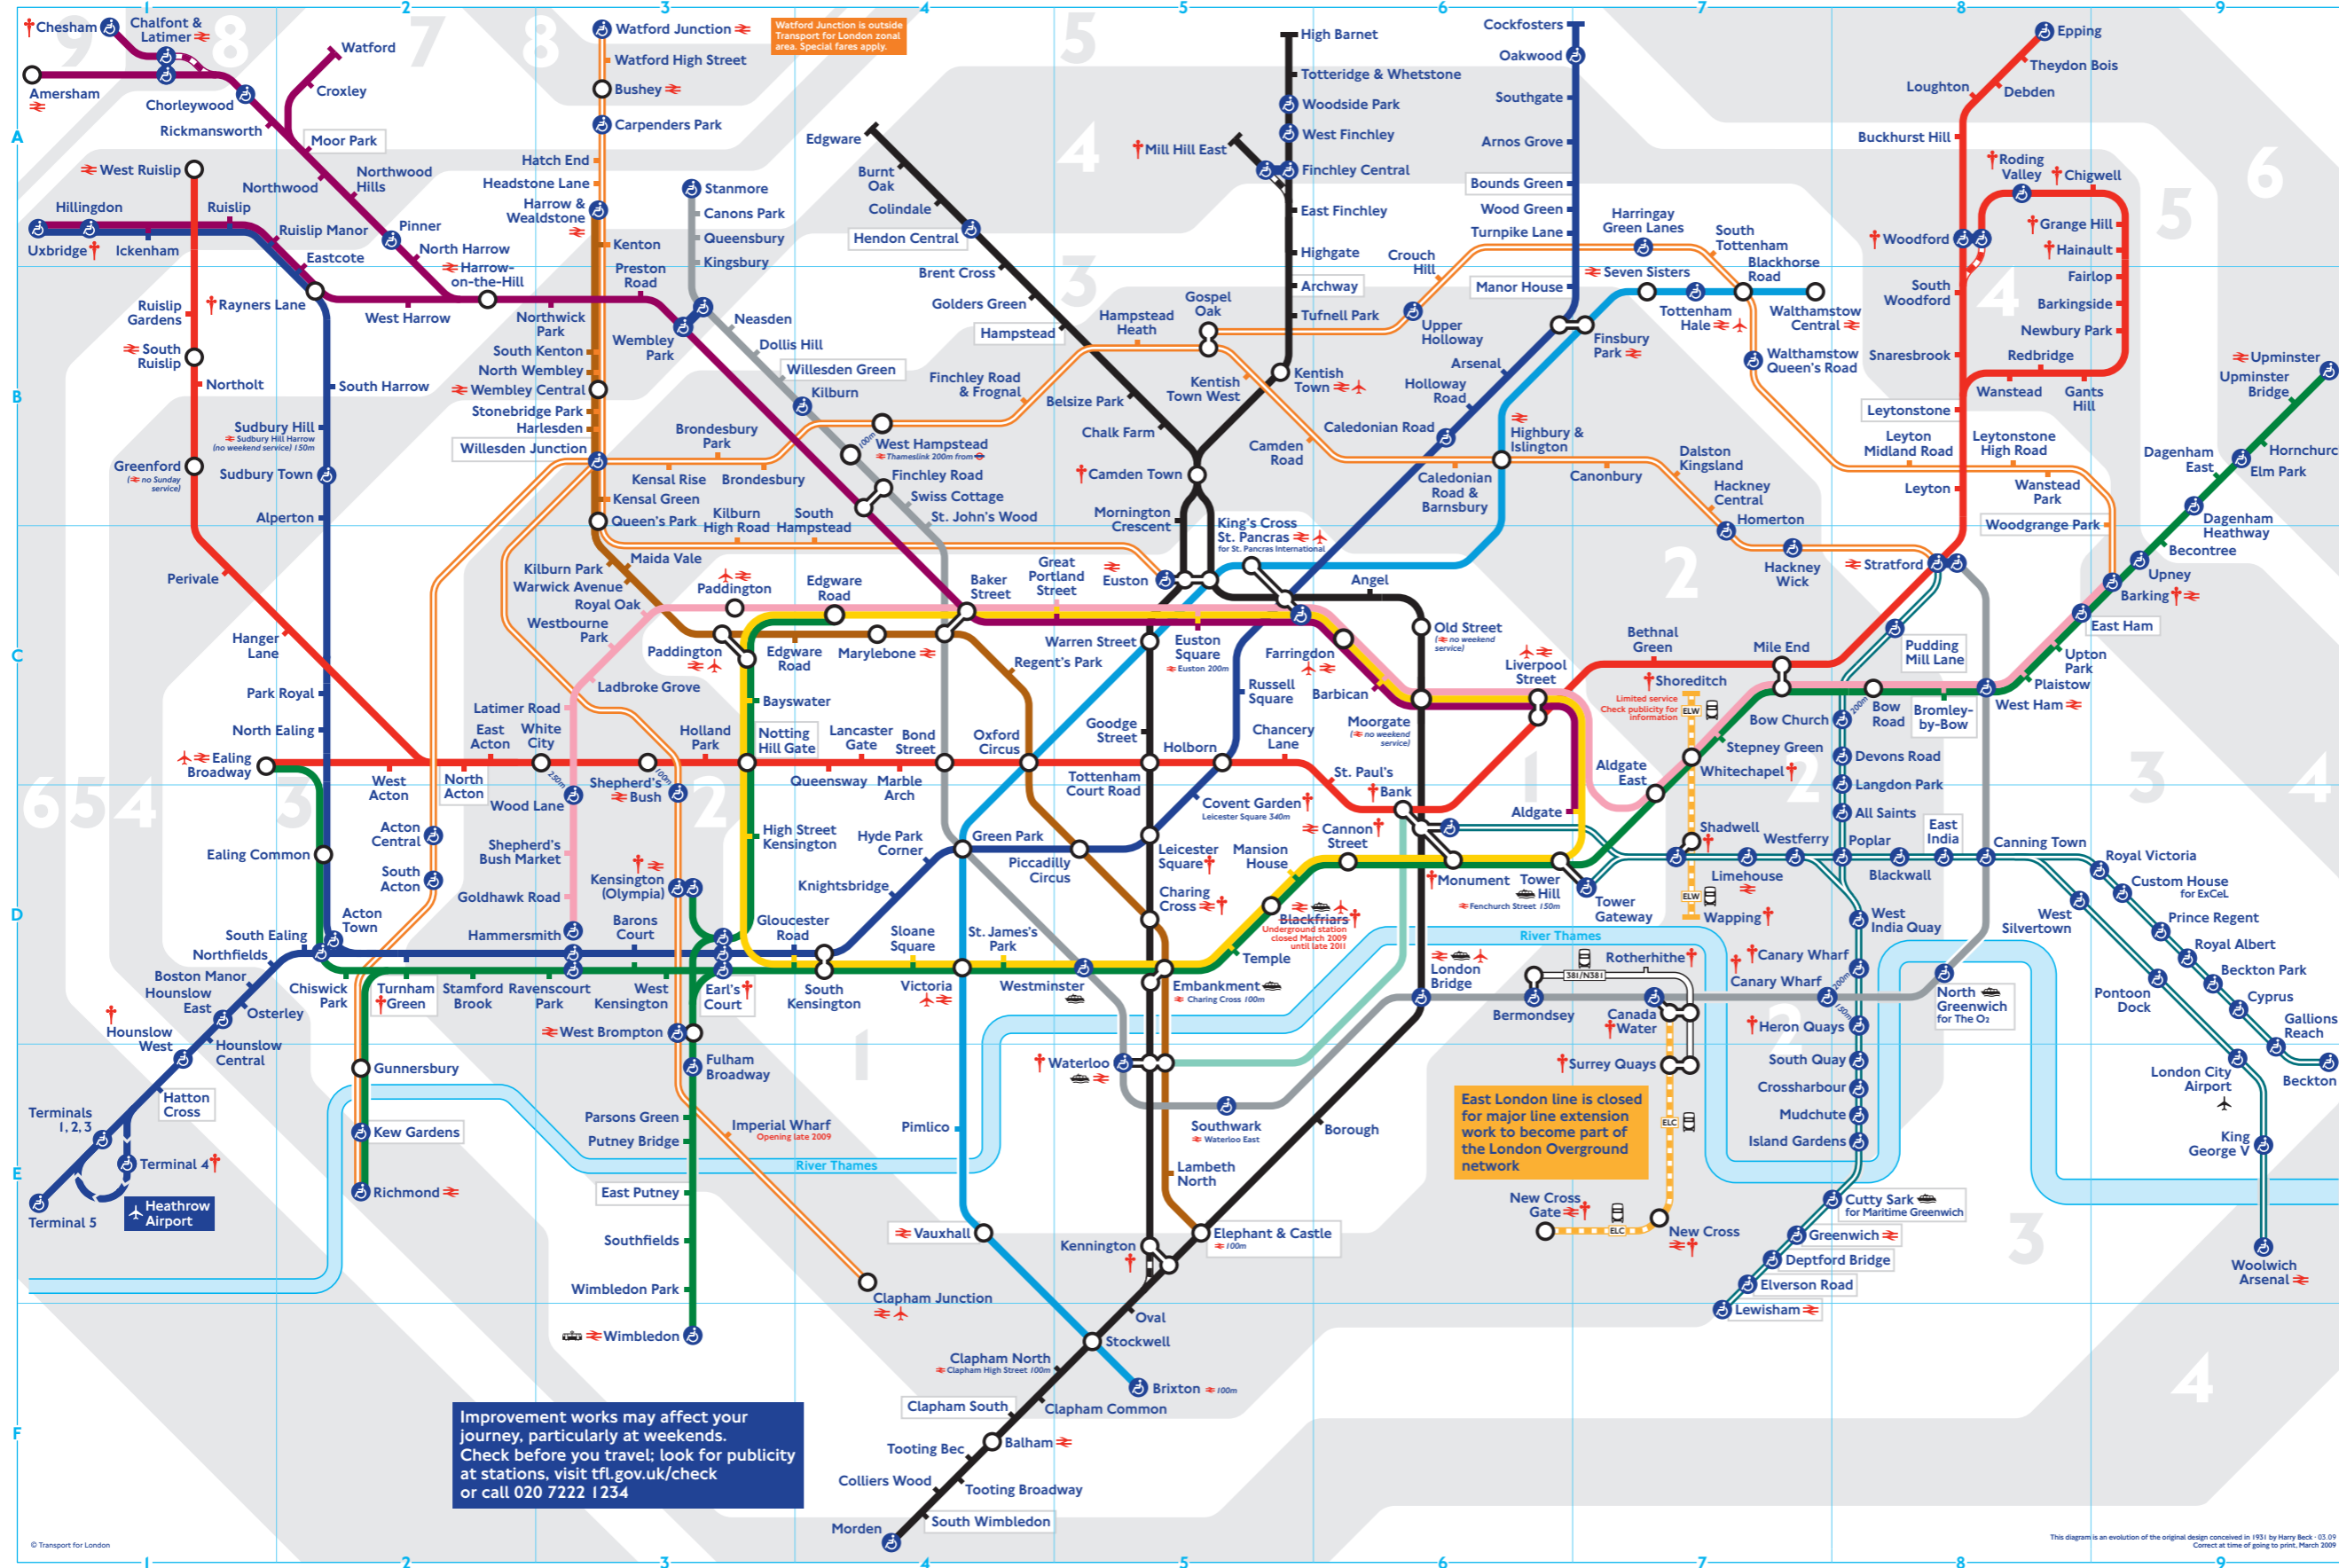

Tube Map

Key to lines † Check before you travel

- **Bakerloo** No special arrangements.
- **Central** The service between Woodford - Hainault operates until approximately 2400. There is major escalator work at Bank and Monument stations. Please see information below.
- **Circle** Cannon Street open until 2100 Mondays to Fridays. Open Saturdays 0730 to 1930. Closed Sundays. Blackfriars Underground station is closed until late 2011.
- **District** Cannon Street open until 2100 Mondays to Fridays. Open Saturdays 0730 to 1930. Closed Sundays. Earl's Court - Kensington (Olympia) 0700 to 2345 Mondays to Saturdays, 0800 to 2345 Sundays. Turnham Green is also served by Piccadilly line trains early mornings and late evenings. Blackfriars Underground station is closed until late 2011.
- **East London** The East London line is closed. Use replacement buses or alternative Tube, bus and DLR routes via zone 2.
- **Hammersmith & City** No service Whitechapel - Barking early morning or late evening Mondays to Saturdays or all day Sundays.
- **Jubilee** There is step free interchange between Canary Wharf Underground and DLR stations and Heron Quays DLR station at street level.
- **Metropolitan** For Chesham, change at Chalfont & Latimer on most trains.
- **Northern** Except during weekday peak hours, all trains to/from Morden run via Bank - for the Charing Cross branch, change at Kennington. For journeys to and from Mill Hill East at off-peak times, change at Finchley Central. On Sundays between 1300 and 1700, Camden Town is open for interchange and exit only. There is major escalator work at Bank and Monument stations. Please see information below.
- **Piccadilly** No service Uxbridge - Rayners Lane in the early mornings. Heathrow Terminal 4 station open Mondays to Saturdays until 2345 only. Sundays until 2315. Trains via Terminal 4 may stop there for up to 8 minutes before continuing to Terminals 1, 2, 3. Turnham Green is served by Piccadilly line trains early mornings and late evenings. Avoid the crowds at Covent Garden station by taking a short walk there from nearby Holborn (9 minutes), Leicester Square (6 minutes) or Charing Cross (11 minutes walk). Hounslow West is step-free for wheelchair users only.
- **Victoria** No special arrangements.
- **Waterloo & City** Mondays - Fridays 0615-2148. Saturdays 0800-1830. Closed Sundays and public holidays.
- **Overground** No special arrangements.
- **DLR** No special arrangements.

Major escalator work is taking place at Bank and Monument stations. Avoid interchange between lines or use nearby alternative stations wherever possible. Please check before you travel.